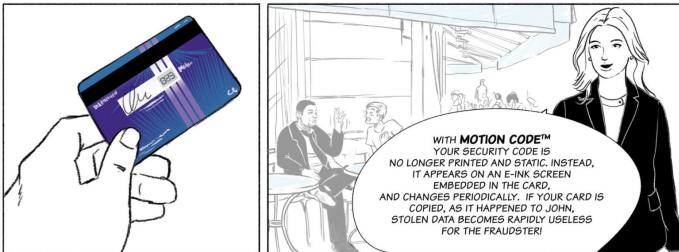

PAYMENT

POSTED ON 08.18.20

PAIN-GAIN by IDEMIA
MOTION CODE™