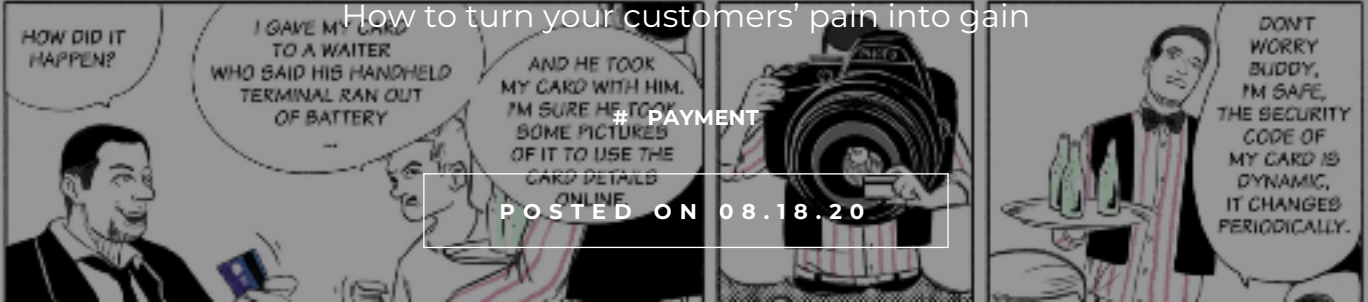

Dynamic security code in your payment card

How to turn your customers' pain into gain

PAYMENT

POSTED ON 08.18.20

PAIN-GAIN by IDEMIA
MOTION CODE™

WITH MOTION CODE™
YOUR SECURITY CODE IS
NO LONGER PRINTED AND STATIC. INSTEAD,
IT APPEARS ON AN E-INK SCREEN
EMBEDDED IN THE CARD,
AND CHANGES PERIODICALLY. IF YOUR CARD IS
COPIED, AS IT HAPPENED TO JOHN,
STOLEN DATA BECOMES RAPIDLY USELESS
FOR THE FRAUDSTER!